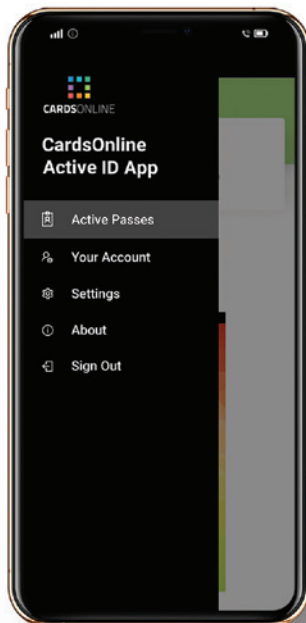

### Brand Identity

Your brand identity is what makes you instantly recognizable to your cardholders. Use your own brand with the Active ID App and its emails. Add your own logo and brand colors.

### Design & Issue

Use the CardsOnline Card Designer to create a digital card design for mobile to use as Active ID. Push Active IDs via the data manager to the cardholders' Active ID App, cardholders receive a notice email.

## Download the Active ID App

Your Active ID App with your own brand design will be available in the Google Play Store or the Apple App Store for your card holders to download. When an Active ID is issued, the card holder receives a notification email with instructions on how to download the app and use their Active ID.