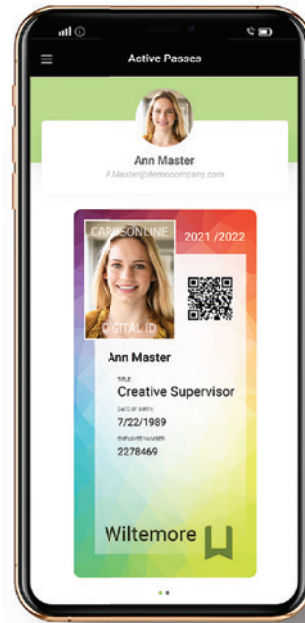

### Brand Identity

Your brand identity is what makes you instantly recognizable to your cardholders. Use your own brand with the Active ID App and its emails. Add your own logo and brand colors.

### Design & Issue

Use the CardsOnline Card Designer to create a digital card design for mobile to use as Active ID. Push Active IDs via the data manager to the cardholders' Active ID App, cardholders receive a notice email.

## Download the Active ID App

Your Active ID App with your own brand design will be available in the Google Play Store or the Apple App Store for your card holders to download. When an Active ID is issued, the card holder receives a notification email with instructions on how to download the app and use their Active ID.

### The Menu

The Active ID App menu offers navigation to email verification, new passes, account information, settings and the Active passes available for the cardholders to use as identification.