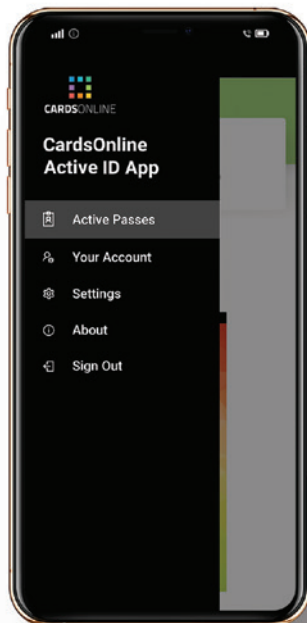

### Brand Identity

Your brand identity is what makes you instantly recognizable to your cardholders. Use your own brand with the Active ID App and its emails. Add your own logo and brand colors.

### Design & Issue

Use the CardsOnline Card Designer to create a digital card design for mobile to use as Active ID. Push Active IDs via the data manager to the cardholders' Active ID App, cardholders receive a notice email.

## Download the Active ID App

Your Active ID App with your own brand design will be available in the Google Play Store or the Apple App Store for your card holders to download. When an Active ID is issued, the card holder receives a notification email with instructions on how to download the app and use their Active ID.