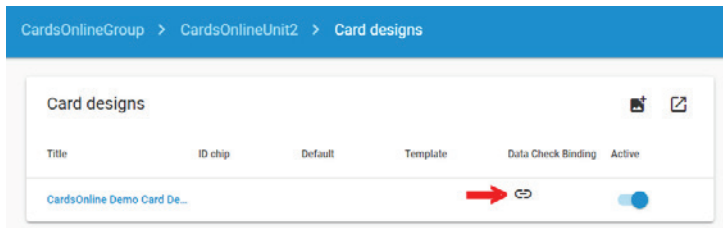

DEMO REQUEST

CardsOnline offers the solution for designing, producing and managing cards at an unlimited number of locations using one online system.

Contact us for more information and a demo.