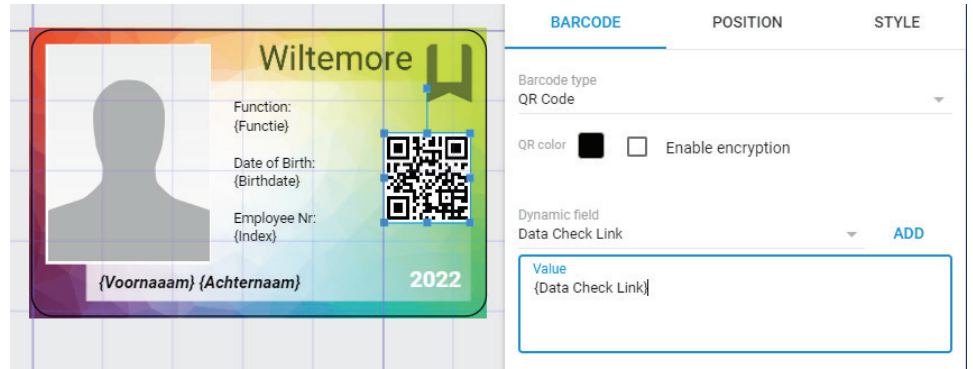

DATA CHECK LINK

To get started with Data Check, a card design is needed with a QR-code. A Data Check link can be added to a QR-code on any type of design. So it will work on a printed card, a Digital ID as PDF or as a Wallet Pass.

Click on the QR-code element in the card design, go to the element properties and select the "Data Check Link" field from the available dynamic fields. Add the {Data Check Link} to the value of your QR-code and save your card design.

DATA CHECK BINDING

Link your card design with the Data Check QR-code to one of the available Data Check templates. Click on the bind icon of the design and select the needed template, for example, to get simple yes or no feedback, to check the status of training certifications, membership, academic standing, or special access. The preview of a selected template shows an example of positive feedback or negative feedback. Each template has a different setup for validation and available dynamic fields to bind to your CardsOnline data fields.